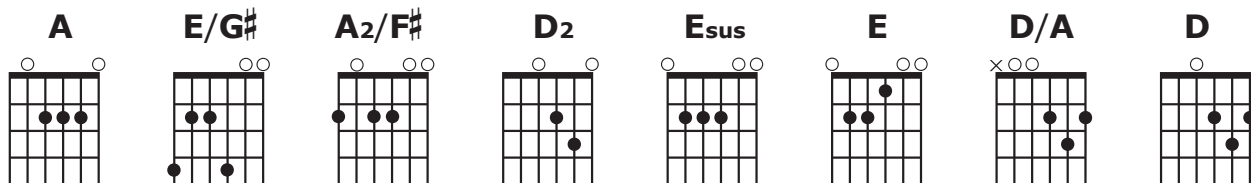

CHILD OF GOD

KATHRYN SCOTT

A **E/G#** **A**
With ev'ry breath ev'ry thought
D₂ **A₂/F#**
From what is seen to the deepest part
E/G# **A₂/F#**
I offer all that I've come to be
D₂ E_{sus} E A D₂
To know Your love fathering me

A **D/A** **A**
Father You're all I need
A₂/F# **D E A₂/F#**
My soul's sufficiency
E/G# **A** **D/A** **A**
My strength when I am weak
A₂/F# **D E A₂/F#**
The love that carries me
E_{sus} E
Your arms enfold me
D E A
'Till I am only a child of God

(Instrumental Bridge)
A₂/F# B_{sus} A₂/C# B/D#

A **E/G#** **A**
With ev'ry step on this journey's walk
D₂ **A₂/F#**
And wisdom's songs that the soul has sought
E/G# **A₂/F#**
I give myself unreservedly
D₂ E_{sus} E A D₂
To know Your love fathering me