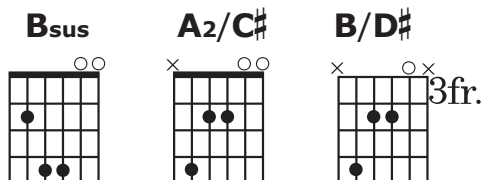

CHILD OF GOD

KATHRYN SCOTT

A **E/G#** **A**
With ev'ry breath ev'ry thought
D₂ **A₂/F#**
From what is seen to the deepest part
E/G# **A₂/F#**
I offer all that I've come to be
D₂ E_{sus} E A D₂
To know Your love fathering me

A **D/A** **A**
Father You're all I need
A₂/F# **D E A₂/F#**
My soul's sufficiency
E/G# **A** **D/A** **A**
My strength when I am weak
A₂/F# **D E A₂/F#**
The love that carries me
E_{sus} E
Your arms enfold me
D E A
'Till I am only a child of God

(Instrumental Bridge)
A₂/F# B_{sus} A₂/C# B/D#

A **E/G#** **A**
With ev'ry step on this journey's walk
D₂ **A₂/F#**
And wisdom's songs that the soul has sought
E/G# **A₂/F#**
I give myself unreservedly
D₂ E_{sus} E A D₂
To know Your love fathering me