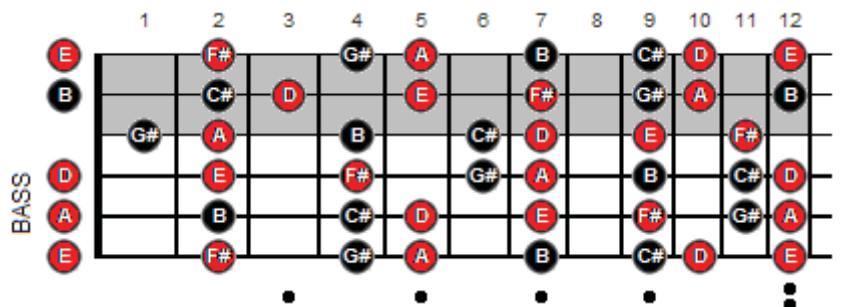

BLESSED BE YOUR NAME (Key of A)

MATT REDMAN and BETH REDMAN

VERSE 1:

A   **E**   **F#m7**   **D**
Blessed be Your name in the land that is plentiful
                 A   **E**   **D**
Where Your streams of abundance flow, blessed be Your name

VERSE 2:

A   **E**   **F#m7**   **D**
Blessed be Your name when I'm found in the desert place
                 A   **E**   **D**
Though I walk through the wilderness, blessed be Your name

PRECHORUS:

A   **E**   **F#m7**   **D**
Every blessing You pour out I'll   Turn back to praise
A   **E**   **F#m7**   **D**
When the darkness closes in, Lord   Still I will say

CHORUS:

A   **E**   **F#m7 D**
Blessed be the name of the Lord   blessed be Your name
                 A   **E**   **F#m7 E D**
Blessed be the name of the Lord   blessed be Your glo - rious name

VERSE 3:

A   **E**   **F#m7**   **D**
Blessed be Your name when the sun's shining down on me
                 A   **E**   **D**
When the world's all as it should be, blessed be Your Name

VERSE 4:

A   **E**   **F#m7**   **D**
Blessed be Your Name on the road marked with suffering
                 A   **E**   **D**
Though there's pain in the offering, blessed be Your name

(REPEAT PRECHORUS & CHORUS)

BRIDGE:

A   **E**   **F#m7**   **D**
You give and take away. You give and take away
                 A   **E**   **F#m7**   **D**
My heart will choose to say, Lord, blessed be Your name

(REPEAT BRIDGE)

(REPEAT CHORUS SEVERAL TIMES)