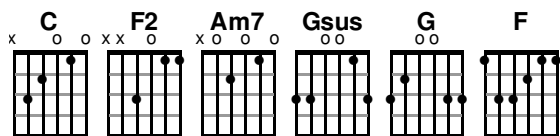

Battle Belongs

www.praisecharts.com/75470
Phil Wickham

Key: C · Time: 4/4
Page 2 of 2